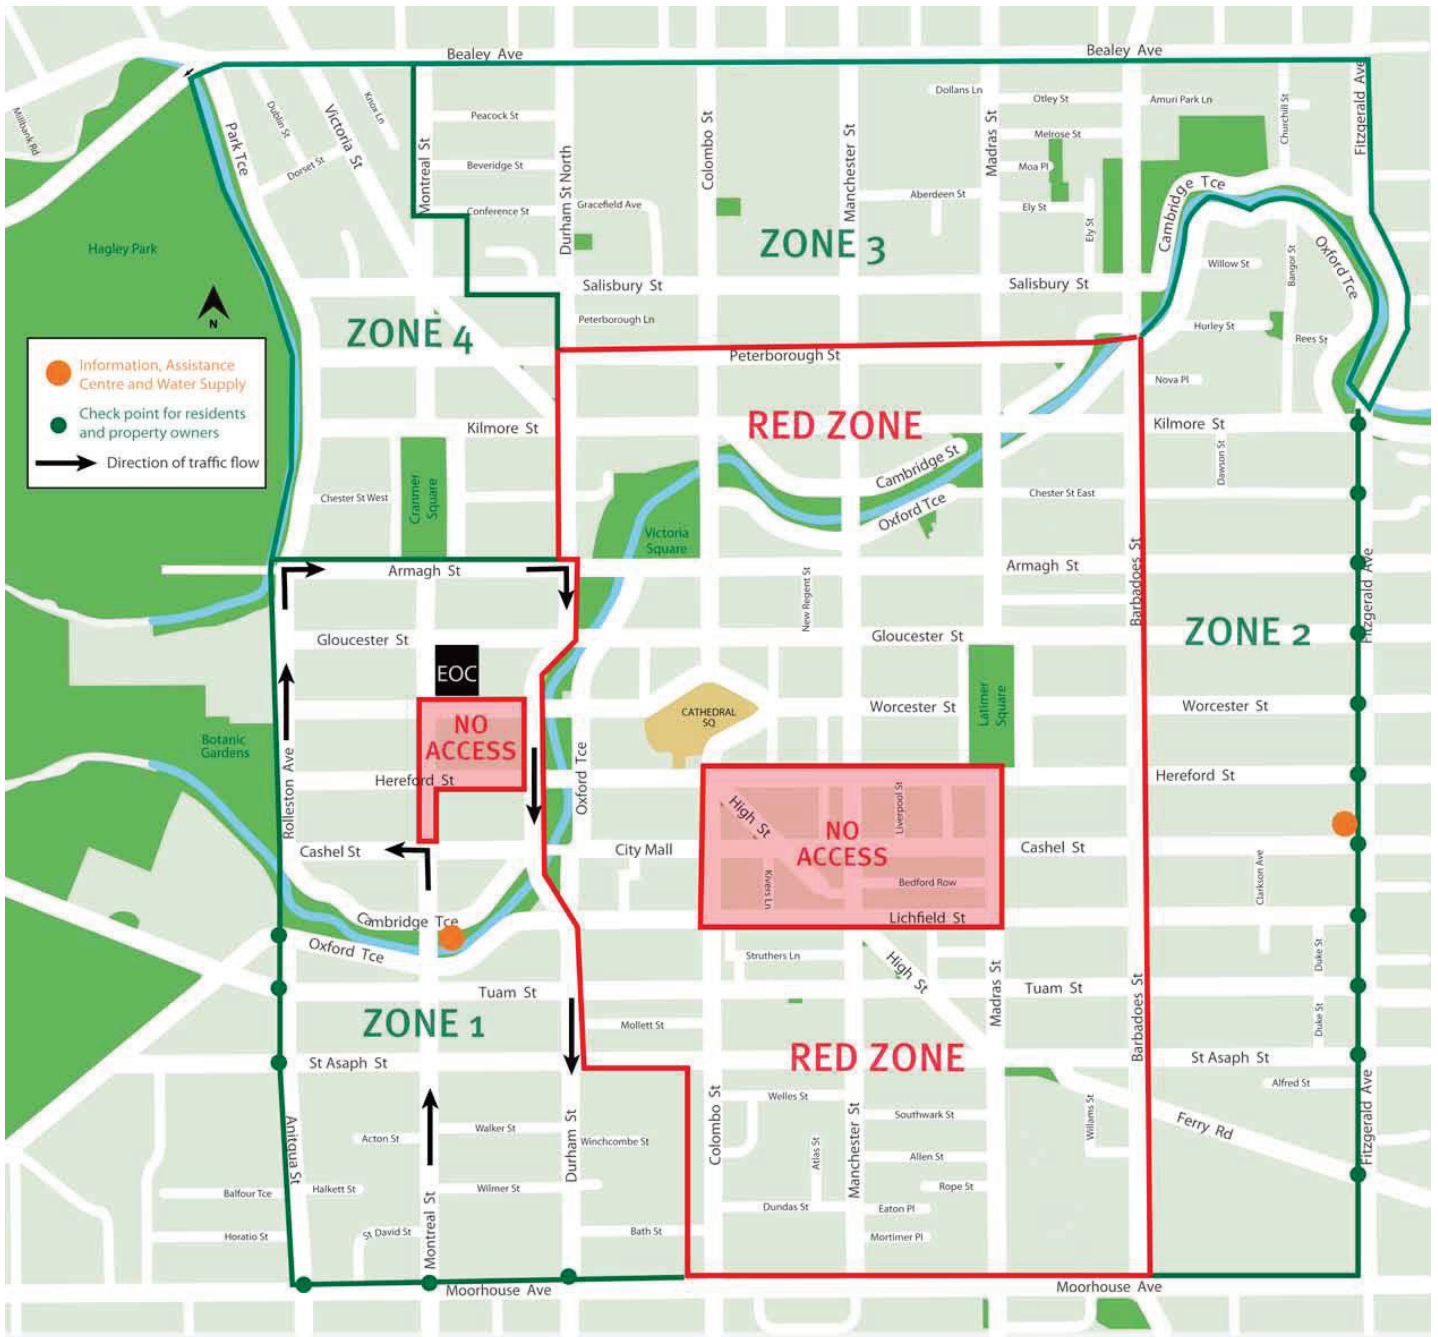

Christchurch

EARTHQUAKE RESPONSE

Cordon Reduction Map

More information:

canterburyearthquake.org.nz
<http://twitter.com/ChristchurchCC>
Christchurch City Council: (03) 941 8999
Earthquake Government Helpline: 0800 779 997